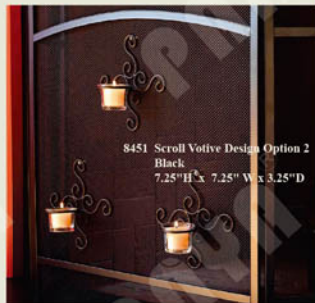

8451 Scroll Votive Design Option 2
Black
7.25"H x 7.25"W x 3.25"D