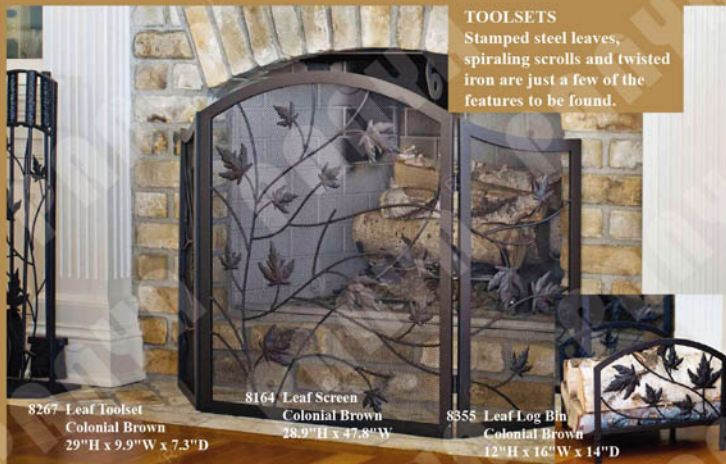

TOOLSETS

Stamped steel leaves, spiraling scrolls and twisted iron are just a few of the features to be found.

8164 Leaf Screen
Colonial Brown
28.9"H x 47.8"W