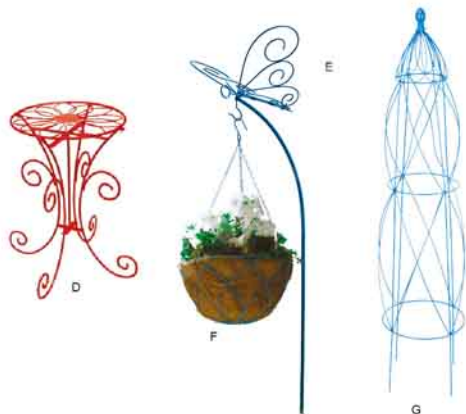

THE VIBRANT COLLECTION

MORE DECORATIVE & FUNCTIONAL COLOR ITEMS

(Items marked "assorted" include red, blue, light green and yellow)

Yard Stakes

- A. Sun Yard Stake
  36"H x 17"W
  5902, Red
- B. Dragonfly Yard Stake
  36"H x 14"W x 13"D
  5903, Green
- C. Star Yard Stake
  36"H x 15"W
  5904, Yellow
- D. Daisy Top Plant Stand
  15"H x 10"W x 10"D
  5812, (assorted colors)
- E. Butterfly Shepherd's Hook
  61"H x 18"W x 15"D
  5103, Blue