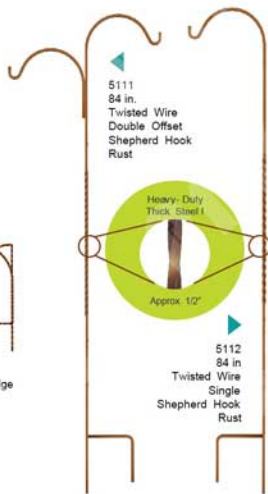

Heavy-Duty
Thick Steel

Approx. 1/2"